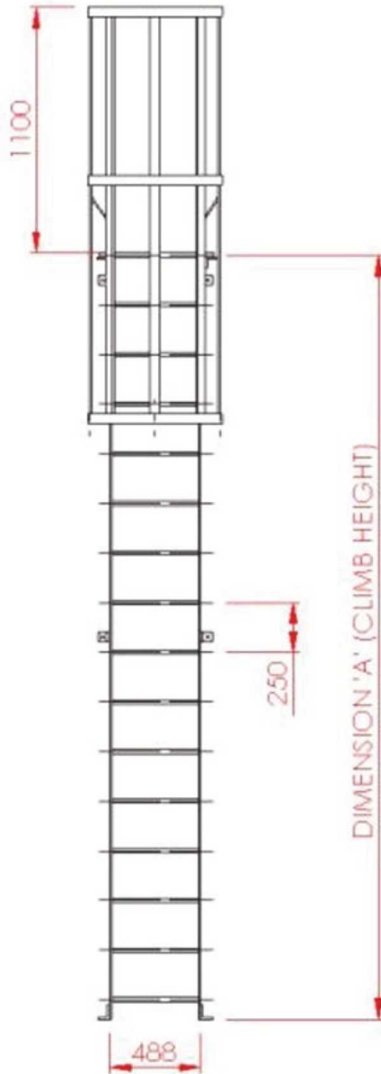

BL-S-WG: STEEL VERTICAL LADDER WITH SAFETY CAGE AND GUARDRAIL

Ladder Specifications

- Stiles: 50 x 10mm
- Rung: 20mm round Bar
- Stand-off Brackets from 50 x 10 Flat Bar
- Fixings in Stainless Steel
- Finish: Galvanised
- Overall Ladder Width: 488mm
- Clear Stand-off Distance from Wall: 150mm

Cage Specifications

- Cages above 2200-3000mm
- Strap: 50 x 10mm flat bar
- Fixings: Dome Head bolts
- 5 No Straps as BS4211: 2005 + A1 2008

Bilco UK Ltd.
 Park Farm Business Centre
 Fornham St. Genevieve
 Bury St. Edmunds
 Suffolk
 IP28 6TS
 Contact us:
 Tel 01284 701696
 Fax 01284 702531
 E-mail bilcoulk@bilco.com
 Web www.bilcoulk@bilco.com