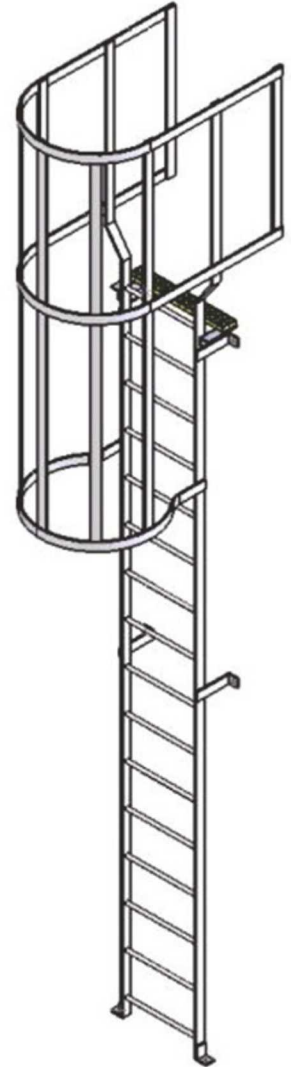

BL-S-WG: STEEL VERTICAL LADDER WITH SAFETY CAGE AND GUARDRAIL

Ladder Specifications

- Stiles: 50 x 10mm
- Rung: 20mm round Bar
- Stand-off Brackets from 50 x 10 Flat Bar
- Fixings in Stainless Steel
- Finish: Galvanised
- Overall Ladder Width: 488mm
- Clear Stand-off Distance from Wall: 150mm

Cage Specifications

- Cages above 2200-3000mm
- Strap: 50 x 10mm flat bar
- Fixings: Dome Head bolts
- 5 No Straps as BS4211: 2005 + A1 2008

Bilco UK Ltd.
 Park Farm Business Centre
 Fornham St. Genevieve
 Bury St. Edmunds
 Suffolk
 IP28 6TS
 Contact us:
 Tel 01284 701696
 Fax 01284 702531
 E-mail bilcoulk@bilco.com
 Web www.bilcoulk@bilco.com