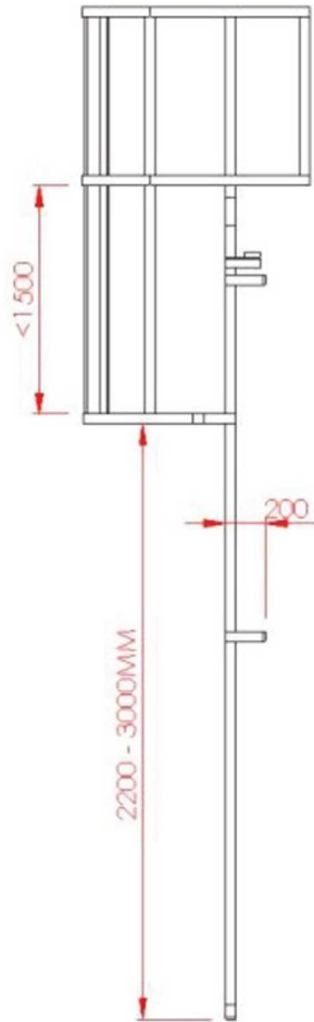

BL-S-WG: STEEL VERTICAL LADDER WITH SAFETY CAGE AND GUARDRAIL

Ladder Specifications

- Stiles: 50 x 10mm
- Rung: 20mm round Bar
- Stand-off Brackets from 50 x 10 Flat Bar
- Fixings in Stainless Steel
- Finish: Galvanised
- Overall Ladder Width: 488mm
- Clear Stand-off Distance from Wall: 150mm

Cage Specifications

- Cages above 2200-3000mm
- Strap: 50 x 10mm flat bar
- Fixings: Dome Head bolts
- 5 No Straps as BS4211: 2005 + A1 2008

Bilco UK Ltd.
 Park Farm Business Centre
 Fornham St. Genevieve
 Bury St. Edmunds
 Suffolk
 IP28 6TS
 Contact us:
 Tel 01284 701696
 Fax 01284 702531
 E-mail bilcoulk@bilco.com
 Web www.bilcoulk@bilco.com