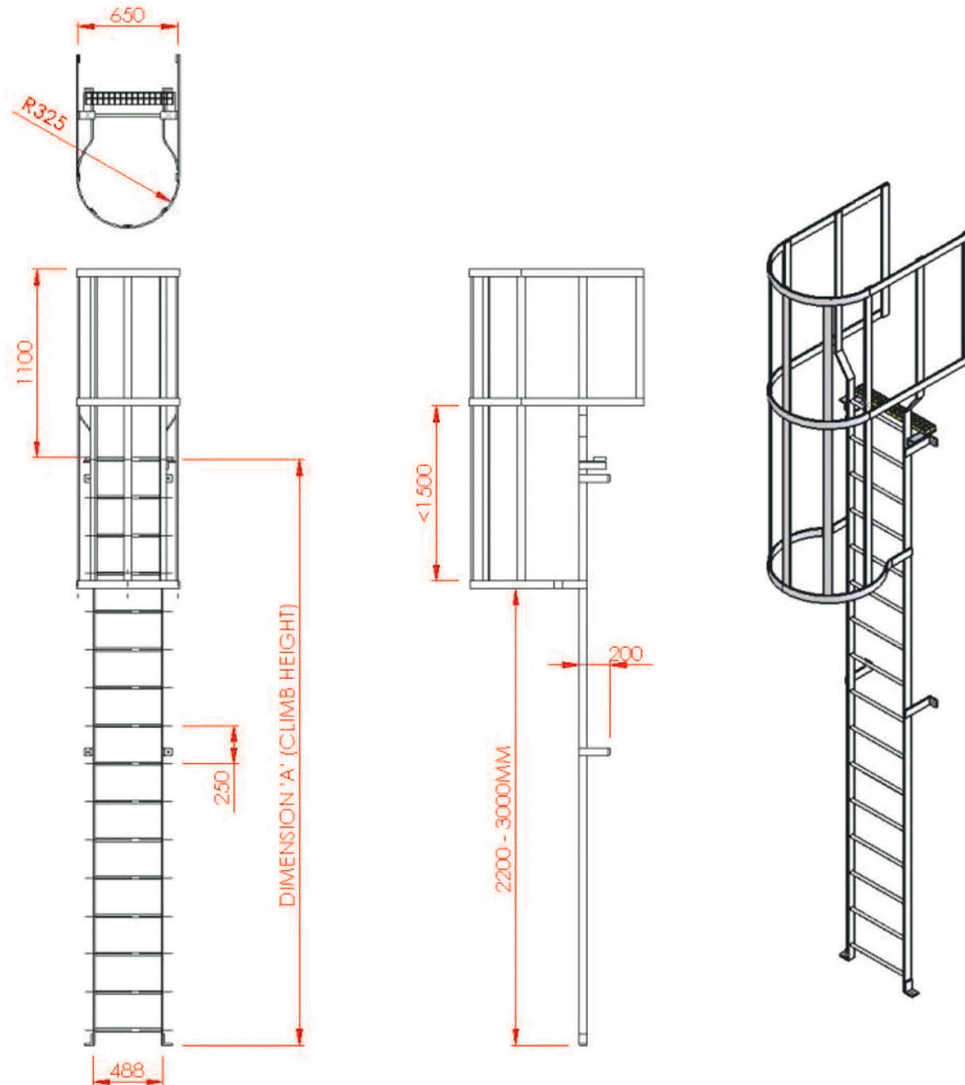

# » BL-S-WG: STEEL VERTICAL LADDER WITH SAFETY CAGE AND GUARDRAIL

## Ladder Specifications

- Stiles: 50 x 10mm
- Rungs: 20mm round bar
- Stand-off brackets: 50 x 10mm flat bar
- Fixings: Stainless steel
- Finish: Galvanised
- Overall ladder width: 488mm
- Clear stand-off distance from wall: 150mm

## Cage Specifications

- Cages above 2200 - 3000mm
- Straps: 50 x 10mm flat bar
- Fixings: Dome head bolts
- 5 No straps as BS4211: 2005 +A1 2008

<b>Project Title:</b>	<b>Additional Comments:</b>
<b>Dimension 'A':</b>	
<b>Customer Name:</b>	
<b>Customer Number:</b>	
<b>Date:</b>	
I confirm the above information is correct and that our order shall be manufactured to these sizes:	<b>Signed:</b>