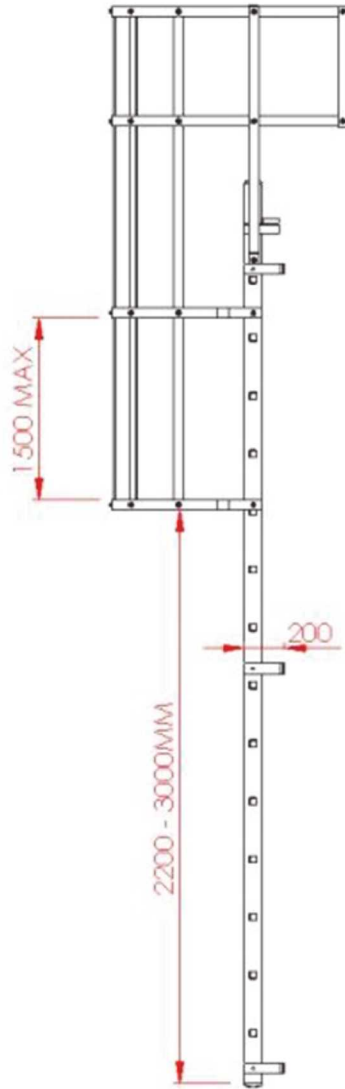

BL-A-WG: ALUMINIUM VERTICAL LADDER WITH SAFETY CAGE AND GUARDRAIL

Ladder Specifications

- Alloy Class 1 Stiles 73 x 25mm
- Class 1 Heavy Duty Square Rung
- Stand-off Brackets from 50 x 10 Alloy Bar
- Fixings in Stainless Steel
- All Alloy in Mill Finish
- Overall Ladder Width: 488mm
- Clear Stand-off Distance from Wall: 127mm
- Guardrail Height: 1100mm

Cage Specifications

- Cages above 2200-3000mm
- Strap: 50 x 10mm alloy bar
- Fixings: Dome Head bolts
- 5 No Straps as BS4211: 2005 + A1 2008

Bilco UK Ltd.
 Park Farm Business Centre
 Fornham St. Genevieve
 Bury St. Edmunds
 Suffolk
 IP28 6TS
Contact us:
 Tel 01284 701696
 Fax 01284 702531
 E-mail bilcouk@bilco.com
 Web www.bilcouk@bilco.com