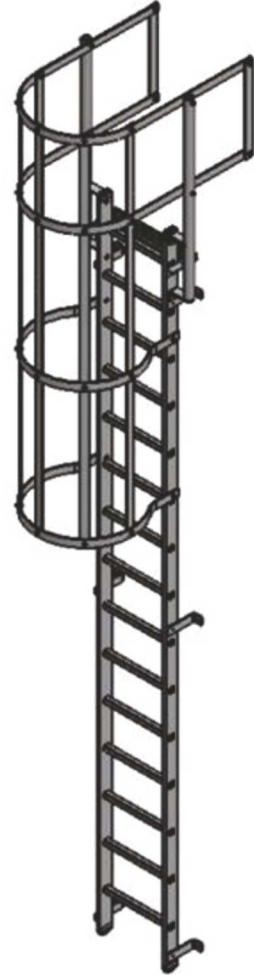

BL-A-WG: ALUMINIUM VERTICAL LADDER WITH SAFETY CAGE AND GUARDRAIL

Ladder Specifications

- Alloy Class 1 Stiles 73 x 25mm
- Class 1 Heavy Duty Square Rung
- Stand-off Brackets from 50 x 10 Alloy Bar
- Fixings in Stainless Steel
- All Alloy in Mill Finish
- Overall Ladder Width: 488mm
- Clear Stand-off Distance from Wall: 127mm
- Guardrail Height: 1100mm

Cage Specifications

- Cages above 2200-3000mm
- Strap: 50 x 10mm alloy bar
- Fixings: Dome Head bolts
- 5 No Straps as BS4211: 2005 + A1 2008

Bilco UK Ltd.
 Park Farm Business Centre
 Fornham St. Genevieve
 Bury St. Edmunds
 Suffolk
 IP28 6TS
Contact us:
 Tel 01284 701696
 Fax 01284 702531
 E-mail bilcouk@bilco.com
 Web www.bilcouk@bilco.com