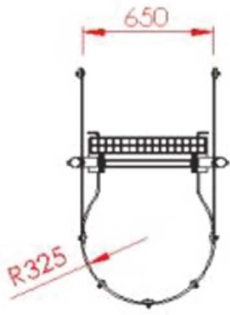

BL-A-WG: ALUMINIUM VERTICAL LADDER WITH SAFETY CAGE AND GUARDRAIL

Ladder Specifications

- Alloy Class 1 Stiles 73 x 25mm
- Class 1 Heavy Duty Square Rung
- Stand-off Brackets from 50 x 10 Alloy Bar
- Fixings in Stainless Steel
- All Alloy in Mill Finish
- Overall Ladder Width: 488mm
- Clear Stand-off Distance from Wall: 127mm
- Guardrail Height: 1100mm

Cage Specifications

- Cages above 2200-3000mm
- Strap: 50 x 10mm alloy bar
- Fixings: Dome Head bolts
- 5 No Straps as BS4211: 2005 + A1 2008

Bilco UK Ltd.
 Park Farm Business Centre
 Fornham St. Genevieve
 Bury St. Edmunds
 Suffolk
 IP28 6TS
Contact us:
 Tel 01284 701696
 Fax 01284 702531
 E-mail bilcouk@bilco.com
 Web www.bilcouk@bilco.com