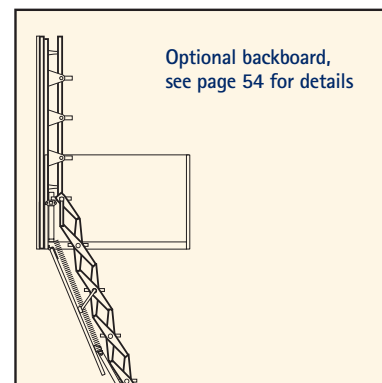

# Industrial Grade Retractable Ladder

BL-Z BOX

Type BL-Z BOX Retractable Ladder with handrail.  
With laminated insulated wood trapdoor and lining

## SPECIFICATIONS

<b>References:</b>	The BL-ZBOX industrial grade model is manufactured to EN 14975 (DN 4570) .
<b>Materials:</b>	The ladders are manufactured from die-cast aluminium alloy. The lining and trapdoor are manufactured from 18mm thick laminated wood, painted white (see options for fire rated box construction). Insulation – 63mm high.
<b>Depth of Lining:</b>	500mm (from underside of hatch to bottom of closed trapdoor). Load bearing: 200kg per tread – overall unit 500kg/m <sup>2</sup>
<b>Tread Size:</b>	200/250/300/350/380/430/530/580mm wide (the 200 – 380mm wide are 140mm deep and the 430 – 580mm are 160mm).
<b>Tread Rise:</b>	Subject to the floor to ceiling height the usual tread rise will be between 277mm to 280mm.
<b>Lift Mechanism:</b>	Two heavy duty counter-balanced springs incorporated into pivot brackets.

## Fire Rated Options:

- F30 – steel lining and trap door
- F90 – steel lining and trap door
- 1.5mm thick steel hatchbox with a steel trapdoor. The trapdoor is made from 2 layers of 1.5mm thick sheet steel infilled with 38mm of mineral wool to give a 30 minute fire resistance or 75mm of mineral wool to give a 90 minute fire resistance. There is a 29mm wide lip to the bottom of the lining around the external edge, which is designed to butt up against the ceiling to help prevent flame and smoke ingress. Similarly, there is also a lip to the bottom of the steel trapdoor, which extends to within 15mm of the lip on the lining.

## SIZES

Type	Floor to Ceiling Height	No of Treads	Minimum Hatch Length
BL-ZBOX-1	Up to 2500mm	9	915mm
BL-ZBOX-2	2501-2790mm	10	915mm
BL-ZBOX-3	2791-3090mm	11	915mm
BL-ZBOX-4	3091-3390mm	12	1000mm
BL-ZBOX-5	3391-3690mm	13	1300mm
BL-ZBOX-SS	Special sizes available on request		