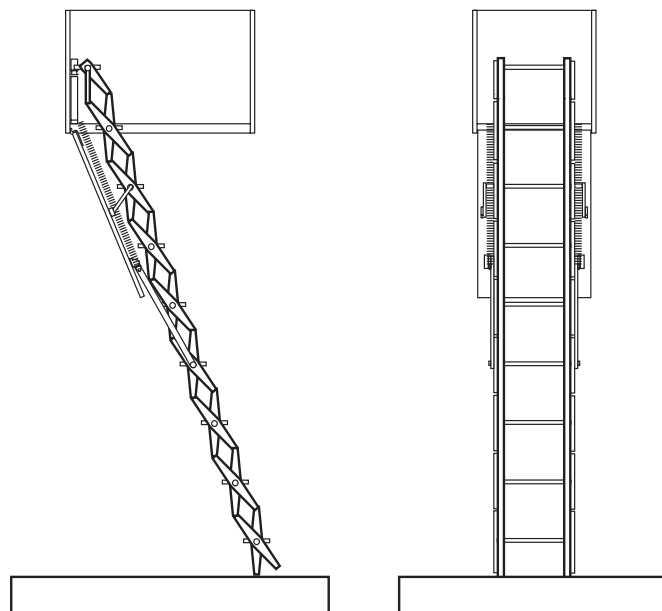

# Industrial Grade Retractable Ladder

BL-Z BOX

Type BL-Z BOX Retractable Ladder with handrail.  
With laminated insulated wood trapdoor and lining

## SPECIFICATIONS

<b>References:</b>	The BL-ZBOX industrial grade model is manufactured to EN 14975 (DN 4570) .
<b>Materials:</b>	The ladders are manufactured from die-cast aluminium alloy. The lining and trapdoor are manufactured from 18mm thick laminated wood, painted white (see options for fire rated box construction). Insulation – 63mm high.
<b>Depth of Lining:</b>	500mm (from underside of hatch to bottom of closed trapdoor). Load bearing: 200kg per tread – overall unit 500kg/m <sup>2</sup>
<b>Tread Size:</b>	200/250/300/350/380/430/530/580mm wide (the 200 – 380mm wide are 140mm deep and the 430 – 580mm are 160mm).
<b>Tread Rise:</b>	Subject to the floor to ceiling height the usual tread rise will be between 277mm to 280mm.
<b>Lift Mechanism:</b>	Two heavy duty counter-balanced springs incorporated into pivot brackets.

## Options:

- Additional telescopic handrail
- Lining depth up to 860mm deep
- Operation from above – cable/ring pull operation
- Electrically operated trapdoor and stair
- Protective varnish coating for trap door and lining
- Grabrail
- Backboard.

## Fire Rated Options:

- F30 – steel lining and trap door
- F90 – steel lining and trap door
- 1.5mm thick steel hatchbox with a steel trapdoor. The trapdoor is made from 2 layers of 1.5mm thick sheet steel infilled with 38mm of mineral wool to give a 30 minute fire resistance or 75mm of mineral wool to give a 90 minute fire resistance. There is a 29mm wide lip to the bottom of the lining around the external edge, which is designed to butt up against the ceiling to help prevent flame and smoke ingress. Similarly, there is also a lip to the bottom of the steel trapdoor, which extends to within 15mm of the lip on the lining.