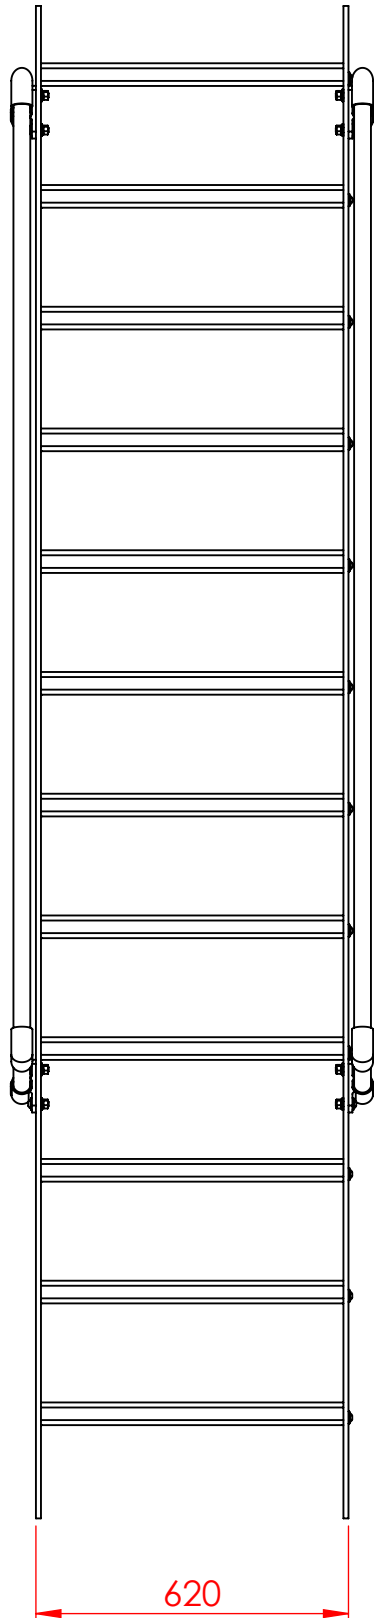

BILCO: BL-COMPA: ALUMINIUM COMPANIONWAY LADDER

Bilco UK Ltd.
Park Farm Business Centre
Fornham St. Genevieve
Bury St. Edmunds
Suffolk
IP28 6TS

Contact us:

Tel 01284 701696
Fax 01284 702531
E-mail bilcok@bilco.com
Web www.bilcok@bilco.com

Ref.	Qty.	Description			Reference
Designed by A.J.BRACE	Date 27/06/2012	Scale 1:50	Customer STANDARD ISSUE		
Checked by	Date		Title COMPANIONWAY LADDER		
© THIS DRAWING IS THE PROPERTY OF BILCO UK LTD & MUST NOT BE REPRODUCED WITHOUT PRIOR PERMISSION			Drawing No PDFCOMPA0612	Revision A	Sheet 1/1