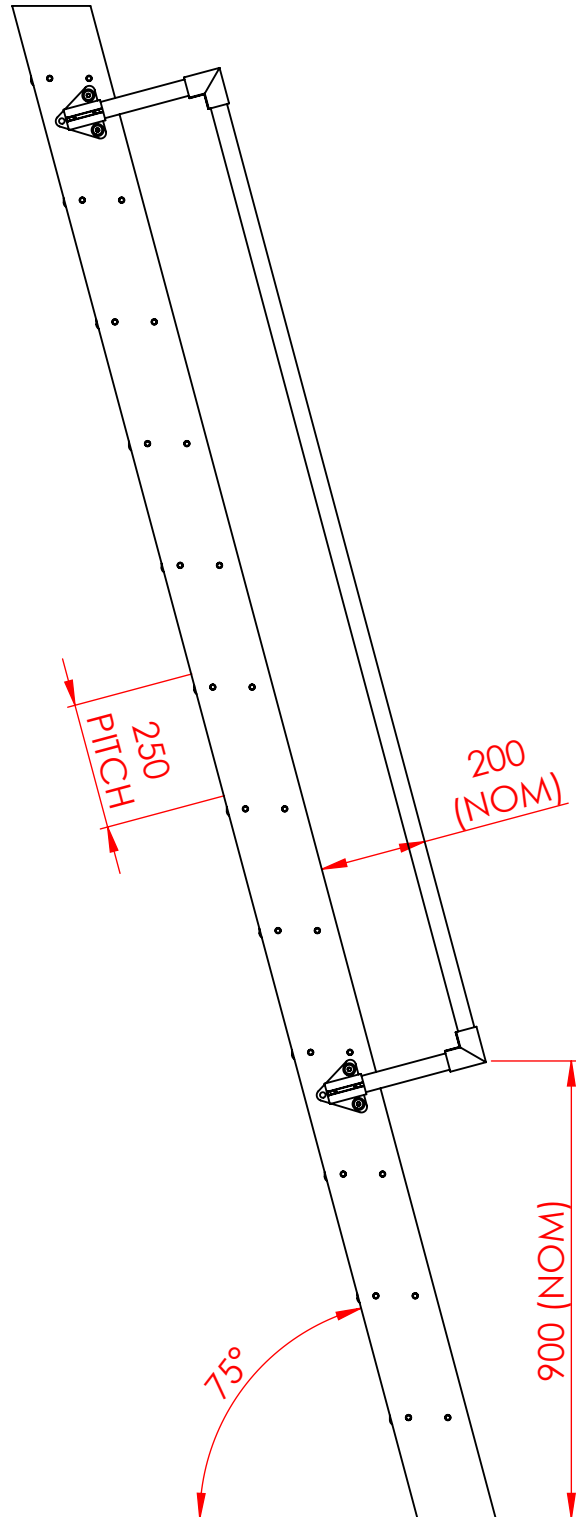

BILCO: BL-COMPA: ALUMINIUM COMPANIONWAY LADDER

Bilco UK Ltd.
Park Farm Business Centre
Fornham St. Genevieve
Bury St. Edmunds
Suffolk
IP28 6TS

Contact us:

Tel 01284 701696
Fax 01284 702531
E-mail bilcok@bilco.com
Web www.bilcok@bilco.com

Ref.	Qty.	Description			Reference
Designed by A.J.BRACE	Date 27/06/2012	Scale 1:50	Customer STANDARD ISSUE		
Checked by	Date		Title COMPANIONWAY LADDER		
© THIS DRAWING IS THE PROPERTY OF BILCO UK LTD & MUST NOT BE REPRODUCED WITHOUT PRIOR PERMISSION			Drawing No PDFCOMPA0612	Revision A	Sheet 1/1