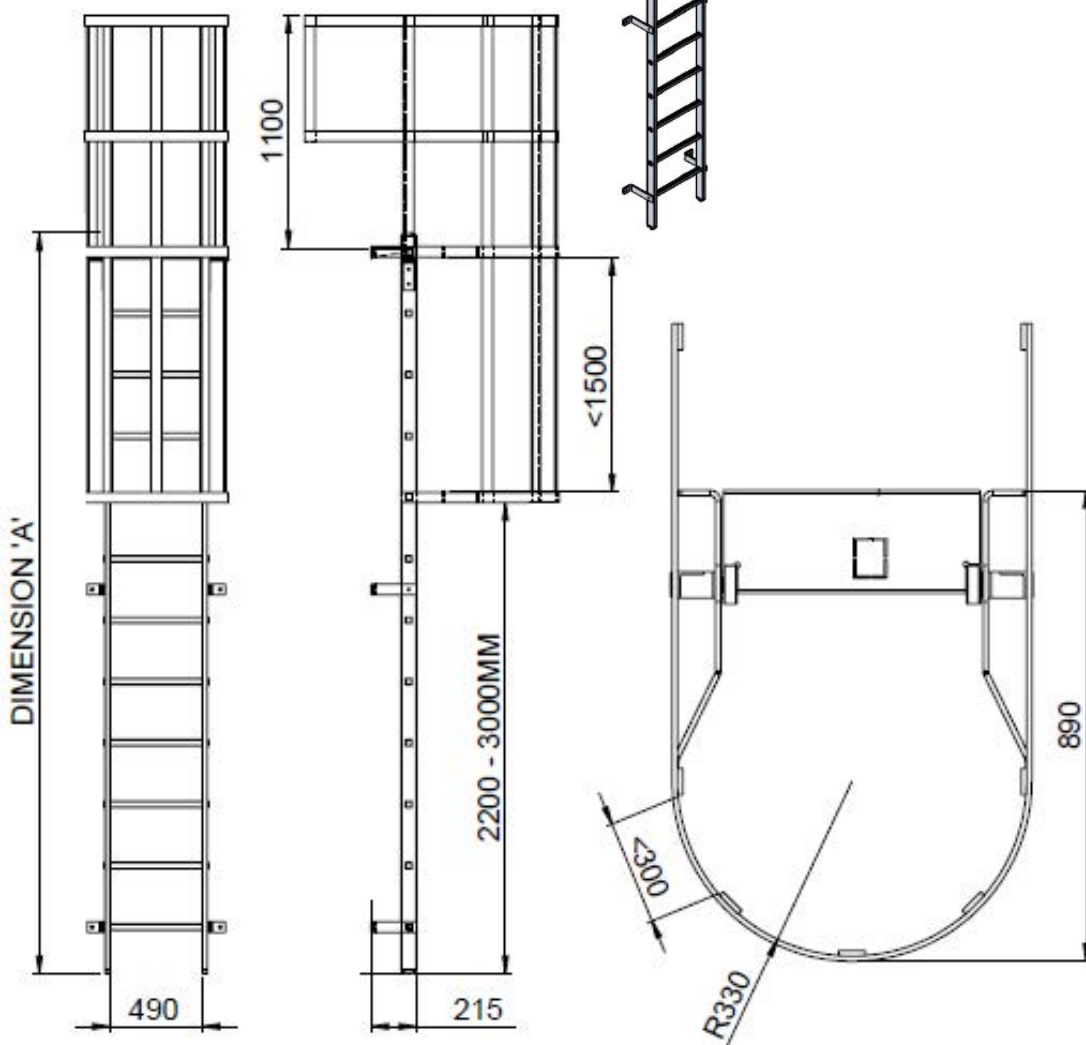

» BL-A-WG: ALUMINIUM VERTICAL LADDER WITH SAFETY CAGE AND GUARDRAIL

Ladder Specifications

- Stiles: Alloy Class 1 - 70 x 25mm
- Rungs: Class 1 heavy duty square rungs
- Stand-off brackets: 50 x 10mm alloy bar
- Fixings: Stainless steel
- Finish: All alloy in mill finish
- Overall ladder width: 490mm
- Clear stand-off distance from wall: 149mm
- Guardrail height: 1100mm

Cage Specifications

- Cages above 2200 - 3000mm
- Straps: 50 x 10mm flat bar
- Fixings: Dome head bolts
- 5 No straps as BS4211: 2005 +A1 2008

Project Title:	Additional Comments:
Dimension 'A':	
Customer Name:	
Customer Number:	
Date:	
I confirm the above information is correct and that our order shall be manufactured to these sizes:	Signed: