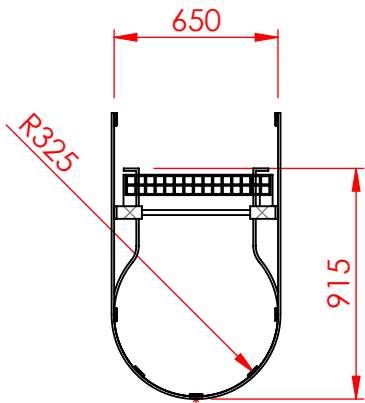

# BILCO BL-S-WG: STEEL VERTICAL LADDER WITH SAFETY CAGE AND GUARDRAIL

Bilco UK Ltd, Pavilion 7  
 Fornham Business Court  
 Hall Farm, Fornham St. Martin  
 Bury St. Edmunds, Suffolk, IP31 1SL

Ref.	Qty.	Description			Reference
Designed by A.J.BRACE	Date 21/06/2012	Scale 1:50	Customer		STANDARD ISSUE STEEL LADDER WITH CAGE AND WALKTHROUGH
Checked by	Date	Title			
© THIS DRAWING IS THE PROPERTY OF BILCO UK LTD & MUST NOT BE REPRODUCED WITHOUT PRIOR PERMISSION		Drawing No.	Revision	Sheet	
		PDFSWG0612	A	1/1	