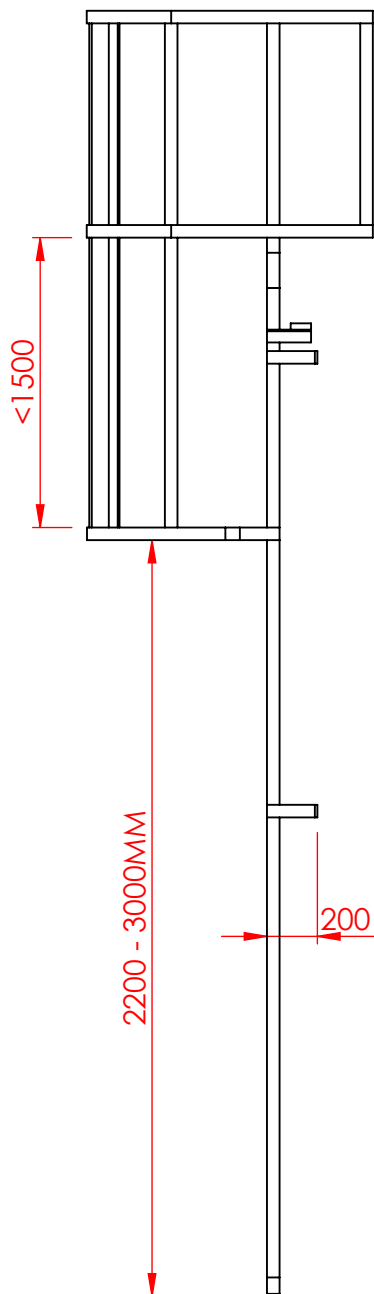

# BILCO BL-S-WG: STEEL VERTICAL LADDER WITH SAFETY CAGE AND GUARDRAIL

Bilco UK Ltd, Pavilion 7  
 Fornham Business Court  
 Hall Farm, Fornham St. Martin  
 Bury St. Edmunds, Suffolk, IP31 1SL

Ref.	Qty.	Description			Reference
Designed by A.J.BRACE	Date 21/06/2012	Scale 1:50	Customer		STANDARD ISSUE STEEL LADDER WITH CAGE AND WALKTHROUGH
Checked by	Date	Title			
© THIS DRAWING IS THE PROPERTY OF BILCO UK LTD & MUST NOT BE REPRODUCED WITHOUT PRIOR PERMISSION		Drawing No.	Revision	Sheet	
		PDFSWG0612	A	1/1	