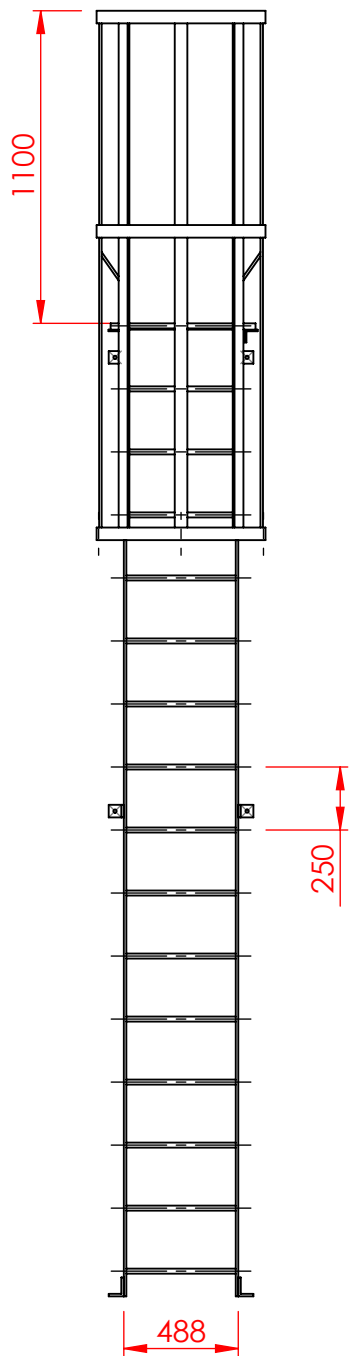

# BILCO BL-S-WG: STEEL VERTICAL LADDER WITH SAFETY CAGE AND GUARDRAIL

Bilco UK Ltd, Pavilion 7  
 Fornham Business Court  
 Hall Farm, Fornham St. Martin  
 Bury St. Edmunds, Suffolk, IP31 1SL

Ref.	Qty.	Description			Reference
Designed by A.J.BRACE	Date 21/06/2012	Scale 1:50	Customer		STANDARD ISSUE STEEL LADDER WITH CAGE AND WALKTHROUGH
Checked by	Date	Title			
© THIS DRAWING IS THE PROPERTY OF BILCO UK LTD & MUST NOT BE REPRODUCED WITHOUT PRIOR PERMISSION		Drawing No.	Revision	Sheet	
		PDFSWG0612	A	1/1	