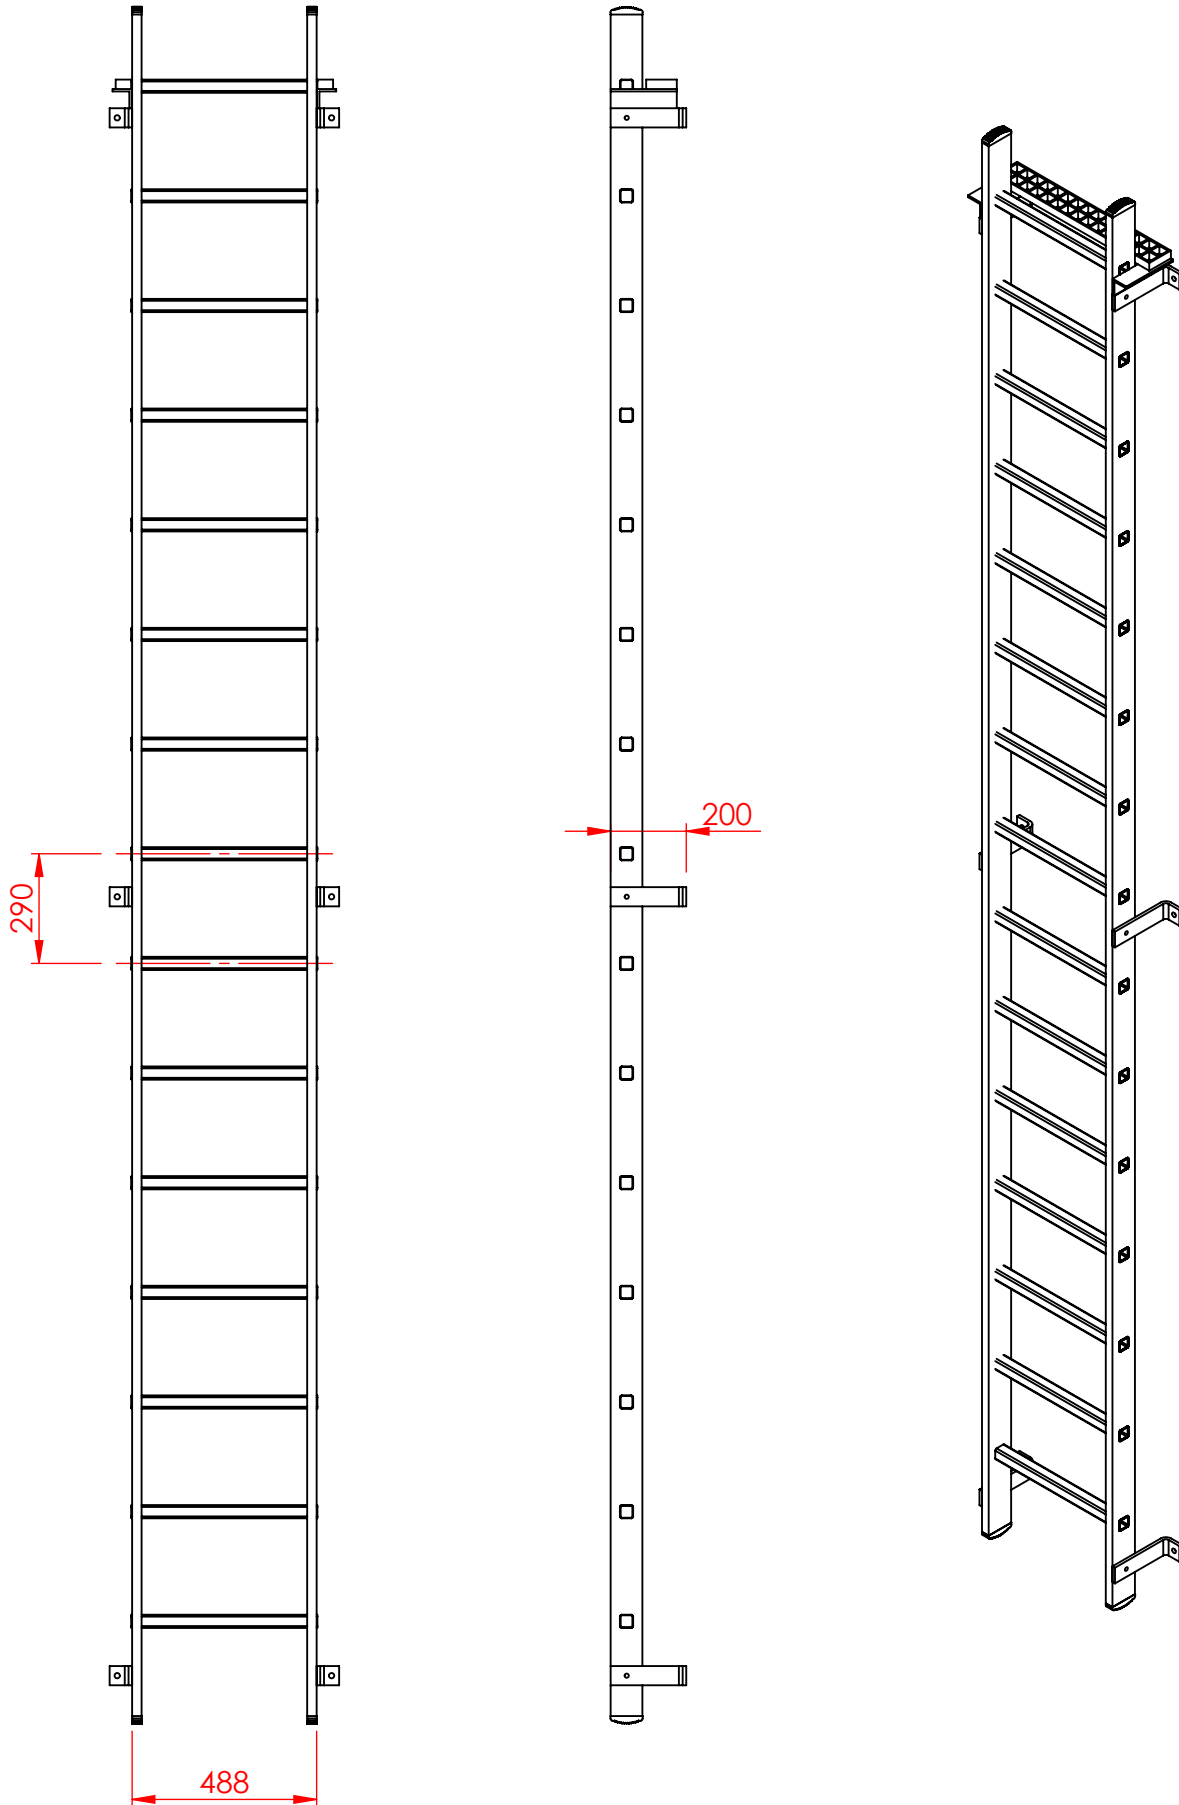

BILCO BL-A: ALUMINIUM VERTICAL LADDER

BILCO
ROOF ACCESS

Bilco UK Ltd, Pavilion 7
Fornham Business Court
Hall Farm, Fornham St. Martin
Bury St. Edmunds, Suffolk, IP31 1SL

Ref.	Qty.	Description			Reference
Designed by A.J.BRACE	Date 29/06/2012	Scale 1:50	Customer		STANDARD ISSUE ALUMINIUM LADDER
Checked by	Date	Title			
© THIS DRAWING IS THE PROPERTY OF BILCO UK LTD & MUST NOT BE REPRODUCED WITHOUT PRIOR PERMISSION		Drawing No.	PDFA0612	Revision A	Sheet 1/1